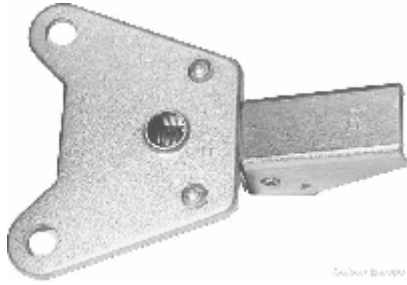

FIX 2-P1

Technical data

Weight		0.4 kg
--------	---	--------